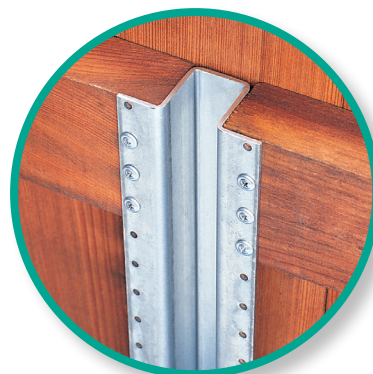

DESIGNED FOR YOUR LIFESTYLE

A wood fence provides protection and privacy for your home. It's the backdrop for backyard barbecues, family gatherings, and when you want an escape to your outdoor oasis.

The Original PostMaster is the perfect post for your wood fence.

It's versatile - works with almost any fence style you choose.

It's stylish – Easily hidden for the natural wood post look. The perfect compliment for your oasis.

It's strong - adds the strength of steel and warranted to last a lifetime.

The Original PostMaster. A smart choice for your next wood fence.

DESIGNED FOR YEARS OF SERVICE AND PERFORMANCE

Product Feature	Homeowner Benefit
Easily Hidden with a single fence board	PostMaster does not have to be "boxed" saving you both time and cost
Designed for years of service	PostMaster doesn't degrade over time like wood posts so your fence remains as strong as the day it was installed
Engineered to withstand strong winds	PostMaster can withstand up-to-73MPH wind gusts season after season
Warranted for performance	PostMaster offers you a Limited Lifetime warranty* against structural failure